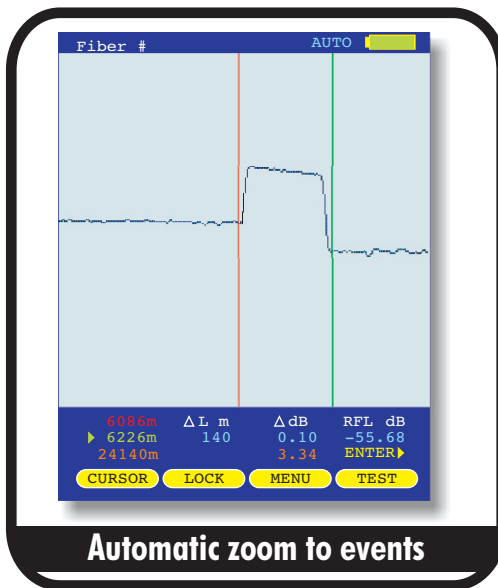

Affordability. In a time when it is becoming increasingly difficult to justify equipping an entire technical staff with high-end equipment, companies are even more cost-conscious than before. Outfit a majority of the installation/repair trucks with OWLTrek OTDRs, and set aside a few high-end "expert" vehicles for high-priority roll-outs.

Usability. The OWLTrek OTDR may be pocket-sized, but the large 2.8" high-resolution color LCD display can show even the longest traces with ease. And, for greater viewing flexibility and trace detail, OWL has implemented state-of-the-art MEMS technology which "flips" the high-resolution color LCD display between portrait and landscape mode automatically. In landscape mode, a wider viewing area means greater viewing detail.

Automatic Event Location. Automatic event location is an advanced feature normally found only in expensive, high-end OTDRs. The OWLTrek OTDR now brings this feature to the entry-level OTDR market. While in event location mode, the OWLTrek OTDR marks events on the trace, has an event table showing the location, type, reflectance level, and loss of each event, and auto-zooms to the selected event.

Call OWL at 262-473-0643 for more information about this new and exciting development in OTDR testing, and discover why OWL is the wise choice in fiber test equipment!

Optical Specifications			
Model #:	WTO-S13	WTO-S15	WTO-S35
Output Wavelength:	1310nm	1550nm	1310/1550nm
Fiber Type:	Singlemode		
Dynamic Range (SNR=1)²:	25 dB	23 dB	25/23 dB
Distance Range⁵:	80 miles (128 kilometers)		
Event Dead Zone³:	2 meters (typical)		
Attenuation Dead Zone⁴:	7 meters (typical)		
Maximum Data Points:	64000		
Data Point Spacing:	Up to 64km: 1 meter // Over 64km: 2 meters		
Pulse Width:	1, 2, 5, 10, 20, 50, 100, 200, 500, 1000 meters		
Index of Refraction:	1.4000 to 1.6000		
Distance Accuracy:	Up to 64km: 1 + (distance in meters/10000) // Over 64km: 2 + (distance in meters/10000)		
Number of Stored Traces:	Maximum trace distance: up to 200 // Minimum trace distance: 3000+		

General Specifications	
Display Type:	High-resolution Color LCD
Display Size:	2.8" diagonal
Battery Type:	Lithium Polymer
Battery Life:	up to 20 hours normal usage
Dimensions:	2.87" x 4.42" x 1.25"
Weight:	10 ounces (284 g)
Visual Fault Locator Specifications	
Output Wavelength:	650nm
Output Power:	1 mW
Operating Mode:	CW / Flash

Ordering Information		
Model #:	List Price¹:	Sale Price¹:
WTO-S13	1995.00	1595.00
WTO-S15	1995.00	1595.00
WTO-S35	2995.00	2495.00

1: All price shown are in US Dollars (USD). List price is shown for US customers only. Prices outside the US may vary based on individual countries' import duties and taxes, currency conversion, and other value added charges.
2: Using maximum pulse width
3: Width measured 1.5dB down on each side of a reflective event using 1 meter pulse width
4: Distance from event beginning to within 0.5dB where backscatter resumes using 1 meter pulse width
5: Out to furthest reflective event

Optical Wavelength Laboratories
Phone: 262-473-0643 • Internet: OWL-INC.COM