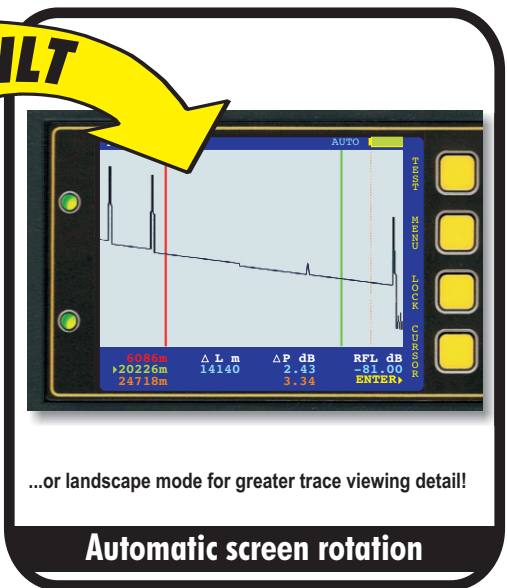

Affordability. In a time when it is becoming increasingly difficult to justify equipping an entire technical staff with high-end equipment, companies are even more cost-conscious than before. Outfit a majority of the installation/repair trucks with OWLTrek OTDRs, and set aside a few high-end "expert" vehicles for high-priority roll-outs.

Usability. The OWLTrek OTDR may be pocket-sized, but the large 2.8" high-resolution color LCD display can show even the longest traces with ease. And, for greater viewing flexibility and trace detail, OWL has implemented state-of-the-art MEMS technology which "flips" the high-resolution color LCD display between portrait and landscape mode automatically. In landscape mode, a wider viewing area means greater viewing detail.

Automatic Event Location. Automatic event location is an advanced feature normally found only in expensive, high-end OTDRs. The OWLTrek OTDR now brings this feature to the entry-level OTDR market. While in event location mode, the OWLTrek OTDR marks events on the trace, has an event table showing the location, type, reflectance level, and loss of each event, and auto-zooms to the selected event.

Call OWL at 262-473-0643 for more information about this new and exciting development in OTDR testing, and discover why OWL is the wise choice in fiber test equipment!

Optical Specifications			
Model #:	WTO-S13	WTO-S15	WTO-S35
Output Wavelength:	1310nm	1550nm	1310/1550nm
Fiber Type:	Singlemode		
Dynamic Range (SNR=1)²:	25 dB	23 dB	25/23 dB
Distance Range⁵:	80 miles (128 kilometers)		
Event Dead Zone³:	2 meters (typical)		
Attenuation Dead Zone⁴:	7 meters (typical)		
Maximum Data Points:	64000		
Data Point Spacing:	Up to 64km: 1 meter // Over 64km: 2 meters		
Pulse Width:	1, 2, 5, 10, 20, 50, 100, 200, 500, 1000 meters		
Index of Refraction:	1.4000 to 1.6000		
Distance Accuracy:	Up to 64km: 1 + (distance in meters/10000) // Over 64km: 2 + (distance in meters/10000)		
Number of Stored Traces:	Maximum trace distance: up to 200 // Minimum trace distance: 3000+		

General Specifications	
Display Type:	High-resolution Color LCD
Display Size:	2.8" diagonal
Battery Type:	Lithium Polymer
Battery Life:	up to 20 hours normal usage
Dimensions:	2.87" x 4.42" x 1.25"
Weight:	10 ounces (284 g)
Visual Fault Locator Specifications	
Output Wavelength:	650nm
Output Power:	1 mW
Operating Mode:	CW / Flash

Ordering Information		
Model #:	List Price¹:	Sale Price¹:
WTO-S13	1995.00	1595.00
WTO-S15	1995.00	1595.00
WTO-S35	2995.00	2495.00

1: All price shown are in US Dollars (USD). List price is shown for US customers only. Prices outside the US may vary based on individual countries' import duties and taxes, currency conversion, and other value added charges.
2: Using maximum pulse width
3: Width measured 1.5dB down on each side of a reflective event using 1 meter pulse width
4: Distance from event beginning to within 0.5dB where backscatter resumes using 1 meter pulse width
5: Out to furthest reflective event

Optical Wavelength Laboratories
Phone: 262-473-0643 • Internet: OWL-INC.COM