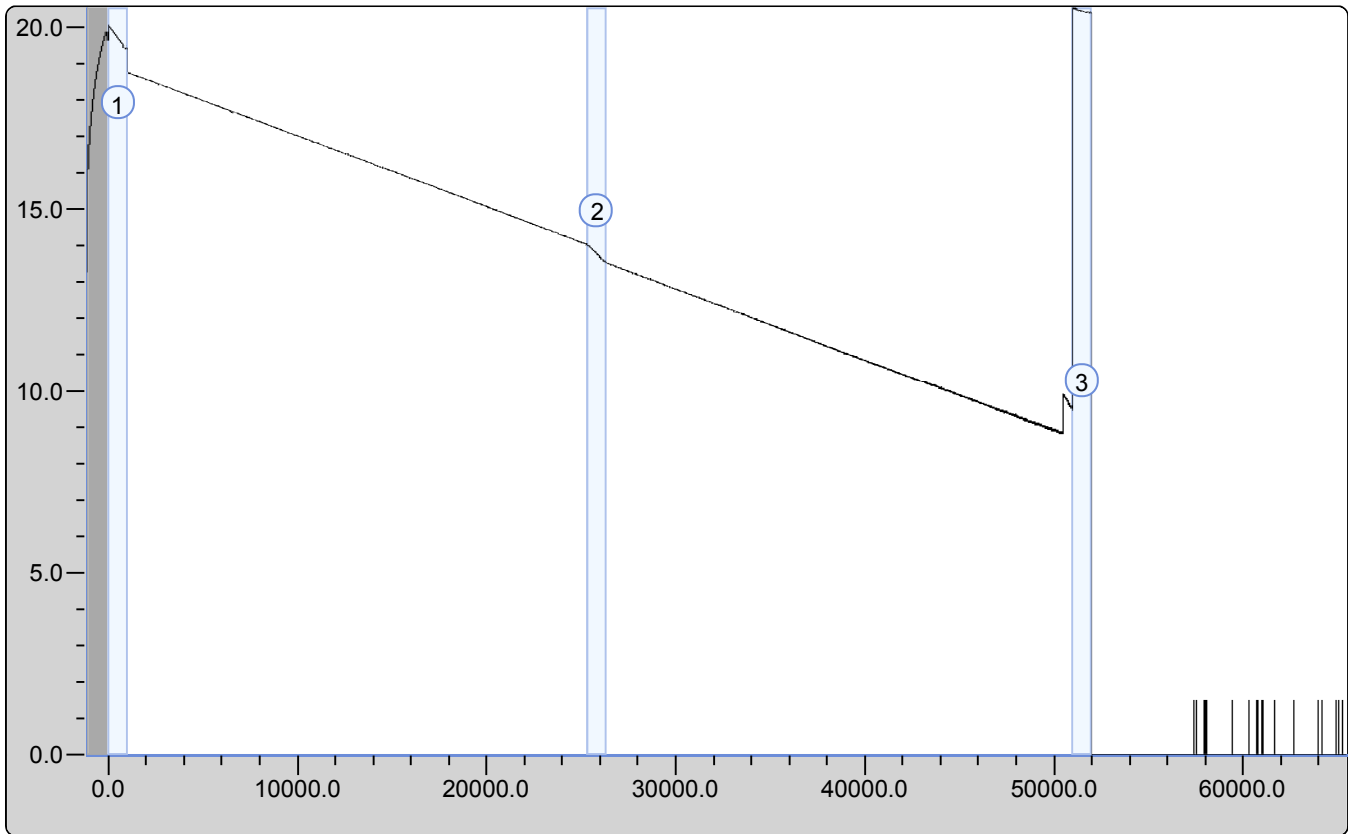

# OWLView OTDR Trace

TRACE INFORMATION	
Filename:	50K1.15 2011-Jan-25 1629.otd
Cable ID:	SM001
Fiber ID:	50K1.15
Date / Time:	1/25/2011 4:29:47 PM

CLIENT INFORMATION	
Company:	OWL
Location:	Whitewater
Phone:	262-473-0643
Contact:	

DEVICE SETTINGS	
Wavelength:	1550 nm
Pulse Width:	10 $\mu$ s
Averages:	2048
Index of Refraction:	1.4681
Backscatter Coefficient:	-81.00

LINK INFORMATION	
Fiber Type:	Single Mode
Dead Zone Box:	1099.64 m
Total Link Distance:	51043 m
Total Link ORL:	31.74 dB
Total Link Attenuation:	10.17 dB
Range:	65553 m

EVENT TABLE					
#	Event Type	Event Start	Event End	Reflectivity	Loss
1	Reflective Start	14 m	1039 m	-47.60 dB	0.42 dB
2	Non-Reflective	25368 m	26389 m		0.29 dB
3	Reflective End	51042 m	52071 m	-18.85 dB	8.99 dB